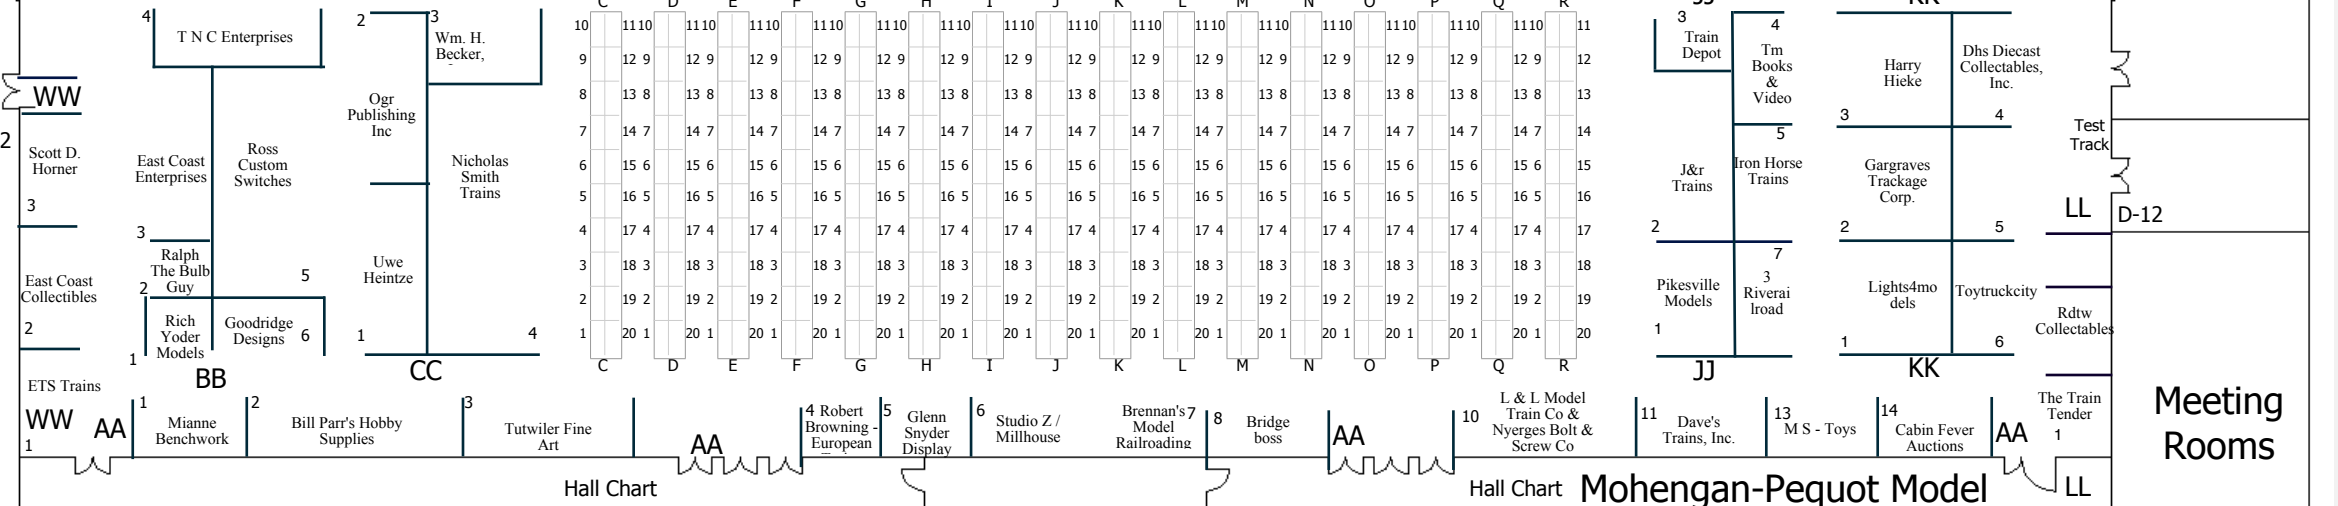

Orange Hall

Jack Rash - BB 11
Lou Palumbo R 1

Black Hall

North Penn Modular S Gauge & Stillmeadow Crossing Modular Layouts

10/18/2018 - 10/20/2018

Hall Chart

Hall Chart Mohengan-Pequot Model RR Club Layout

Concessions

Main Entrance Lobby (Carry Through ONLY)

TCA National

RESTROOMS

RESTROOMS

Information Desk
Flyers